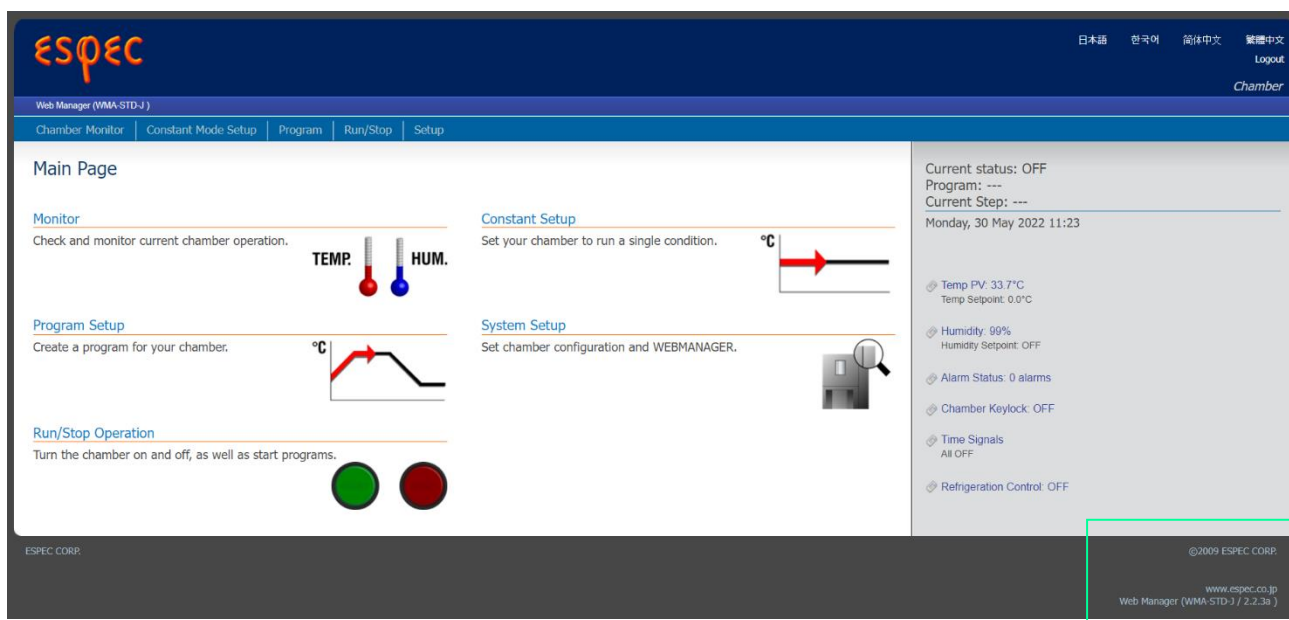

(2)-2. Environmental test chambers

Product name	Model	Remarks
Highly Accelerated Stress Test System	EHS-□□2(M)(MD)	
Platinous J Series Temperature (& Humidity) Chamber	PR, PL, PU, PSL, PG, PHP, PDR, PDL, PCR	Serial numbers: 15000001 to 15009334
Walk-In Chamber E Series	TBE, TBL, TBR, TBF, TBU, TBUU, EBE, EBL, EBR, EBF, EBU, EBUU	
Environmental Stress Chamber AR series	ARSF, ARGF	

After logging into the web application of the environmental test chamber, check the display at the bottom right of the screen.

Magnified view: